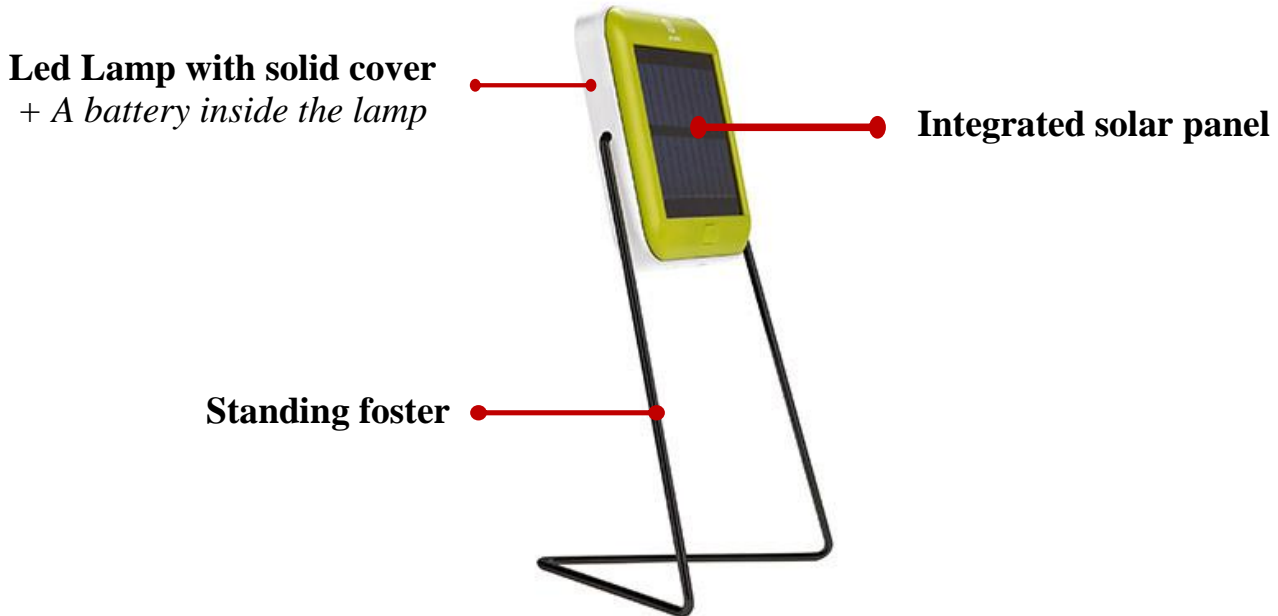

JUA L1

44,000 KHR

- ✓ Two lighting modes, 10 and 38 lumens
- ✓ Up to 24 hours of lighting
- ✓ Modern design and smart multi-use stand
- ✓ Long lifespan, over 5 years
- ✓ 2 years warranty

Model	Lighting modes & autonomy	Charging time	Warranty	Certification
Jua L1	2 modes: <ul style="list-style-type: none"> • ECO mode: 10 lumens – 24 hours • NORMAL mode: 38 lumens – 6 hours 	5-8 hours	2 years	Lighting global certification

MOBILE

The lamp can be easily used inside the house, hang out on the wall, place on the table, to go outside when it's dark

Hand carry

Desk lamp

Room light

Hanging

CHILDREN SAFETY

Children can touch it so you can put it where you want to! No risk of fire, no smoke in home and healthy!